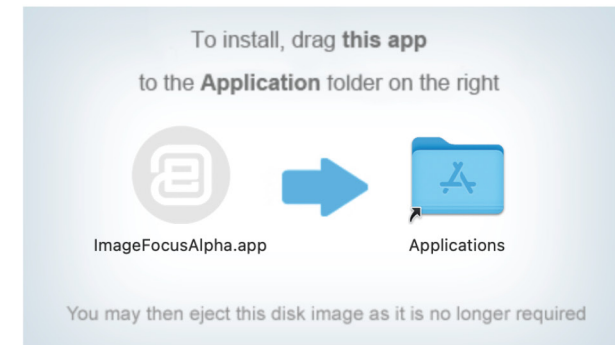

1.1 Windows

- Select and download the ImageFocus software for Windows

Important:

When you download the software from the Euromex website, please first unpack the file to a location on your harddrive first(not on the desktop!), then run the installation file

- Right mouse click and run the file with "Run as administrator". If running as administrator is not possible on your computer, please run the file by left mouse clicking the file

1.2 Mac

- Select and download ImageFocus software for Mac
- Double-click on the zip file to unpack. double-click on the dmg-file
- Drag IFA icon to your applications folder