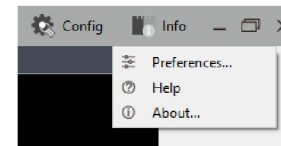

1.4 Full manual (English only) available in the software:

- ImageFocus Plus