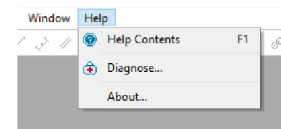

1.4 Full manual (English only) available in the software:

- ImageFocus Alpha