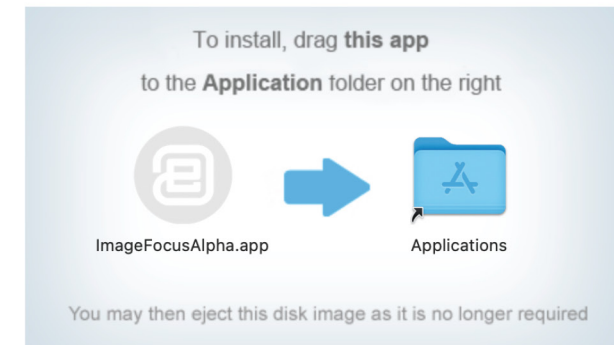

1.1 Windows

- Select and download the ImageFocus software for Windows

Important:

When you download the software from the Euromex website, please first unpack the file to a location on your harddrive first(not on the desktop!), then run the installation file

- Right mouse click and run the file with "Run as administrator". If running as administrator is not possible on your computer, please run the file by left mouse clicking the file

1.2 Mac

- Select and download ImageFocus software for Mac
- Double-click on the zip file to unpack. double-click on the dmg-file
- Drag IFA icon to your applications folder